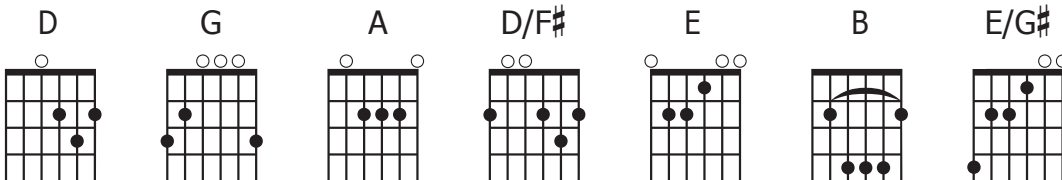

LORD YA LOVE ME

MICHAEL HANSEN / BUD REBERRY

♩=86

D (E)
Lord, ya love me and You'll never go away
D G A D (E A B E)
Lord, ya love me and You'll never go away (Repeat)

D
When You speak to me sometimes I'm just not listenin'
D G A D
Lord, ya love me and You'll never go away

E
It fills my heart with joy with I hear You talkin'
E A B E
Lord, ya love me and You'll never go away
E
When You speak to me it starts my heart a-poundin'
E A B E
Lord, ya love me and You'll never go away
A D A
What can I say what can I do
E E/G# A B
All I want is to hear from You