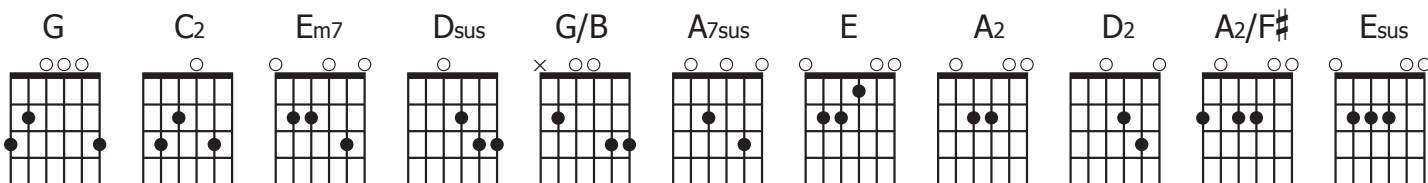

THE MIGHTY RIVER

DAVE CHUMCHAL

♩=136

Introduction: E5 Loop **Let the mighty river come and take me away...**

G
Let the mighty river come and take me away

C2
Let the mighty river come and take me away

Em7 Dsus
Let the mighty river come and take me away

C2
To wherever You desire

C2 G/B
And as I step deeper out in the flow of the water

C2 G
I learn to trust in You more

C2
So let the river overwhelm me

G/B
And pick me up right off my feet

A7sus
And it's spinning around as love surrounds me

C2 C2/D
All I can do is sing

Dance Break: E5 Loop **Let the mighty river come and take me away...**

A2
Let the mighty river come and take me away

D2
Let the mighty river come and take me away

A2/F# Esus
Let the mighty river come and take me away

D2 A2
To wherever You desire, to wherever You desire, to wherever You desire

CCLI#2881195

©2001 Mercy/Vineyard Publishing (ASCAP).

Admin. worldwide by Vineyard Music. www.vineyardmusic.com

All Rights Reserved. International Copyright Secured. Used By Permission.

Fruit Of The Spirit - Cha Cha Cherry (VM2-106)