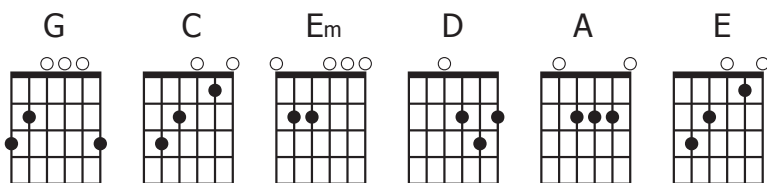

C2
To wherever You desire

C2 G/B
And as I step deeper out in the flow of the water

C2 G
I learn to trust in You more

C2
So let the river overwhelm me

G/B
And pick me up right off my feet

A7sus
And it's spinning around as love surrounds me

C
Let the mighty river come and take me away

Em D
Let the mighty river come and take me away
C

To wherever You desire

C G
And as I step deeper out in the flow of the water

C G
I learn to trust in You more
C

So let the river overwhelm me

G
And pick me up right off my feet

A
And it's spinning around as love surrounds me

C D
All I can do is sing

Dance Break: E5 Loop **Let the mighty river come and take me away...**

A
Let the mighty river come and take me away

D
Let the mighty river come and take me away

A E
Let the mighty river come and take me away
D2

To wherever You desire, to wherever You desire, to wherever You desire A